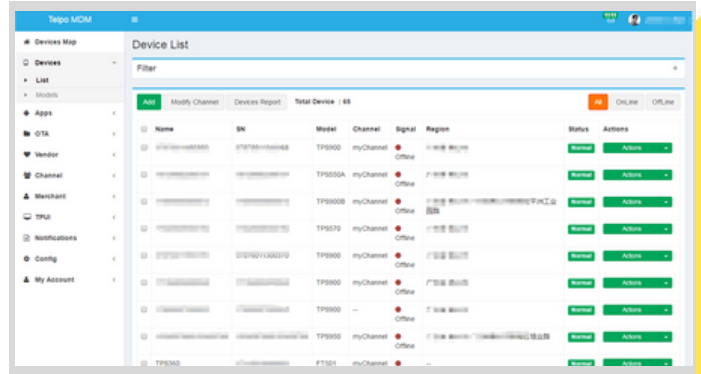

APPLICATION MANAGEMENT

Add/upgrade/delete
application (app
market).

MOBILE DEVICES MANAGEMENT

Terminal map,
information maintenance,
data transmission, batch
processing.

VALUE ADDED SERVICES

Statistical report,
notification service,
access control, etc.

Specification

App Management

Device Management

OTA Packages

Devices Map

Sole Distributor: