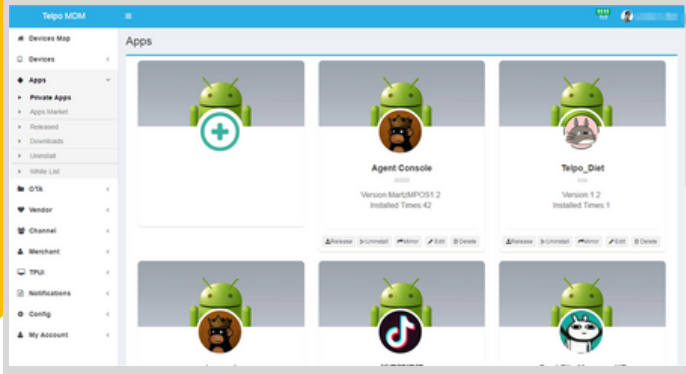

APPLICATION MANAGEMENT

Add/upgrade/delete
application (app
market).

MOBILE DEVICES MANAGEMENT

Terminal map,
information maintenance,
data transmission, batch
processing.

VALUE ADDED SERVICES

Statistical report,
notification service,
access control, etc.

Specification

App Management

Device Management

OTA Packages

Devices Map

Sole Distributor: