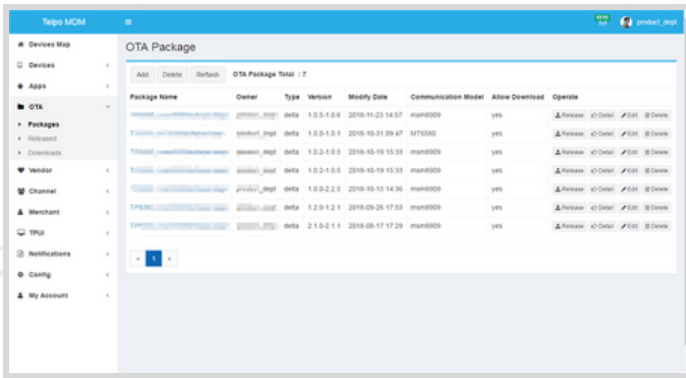

APPLICATION MANAGEMENT

Add/upgrade/delete
application (app
market).

MOBILE DEVICES MANAGEMENT

Terminal map,
information maintenance,
data transmission, batch
processing.

VALUE ADDED SERVICES

Statistical report,
notification service,
access control, etc.

Specification

App Management

Device Management

OTA Packages

Devices Map

Sole Distributor: