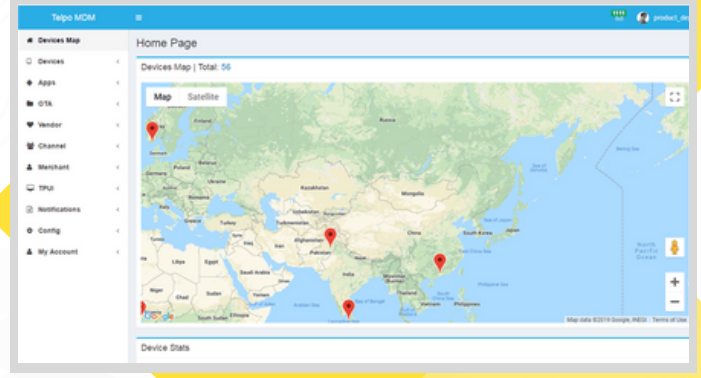

Specification

App Management

Device Management

OTA Packages

Devices Map

Sole Distributor: